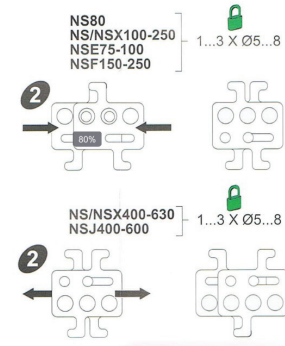

ELO-29370VE - Lockout Fitting Instructions

Compact NS/NSX100-630
FPower NSX / GV7
Compact NSJ

Removeable locking device for
toggle

IMPORTANT NOTE

This device must be installed by a
qualified electrician
We cannot accept any responsibility
for failure to follow the instructions
provided in this document.

2

3

4