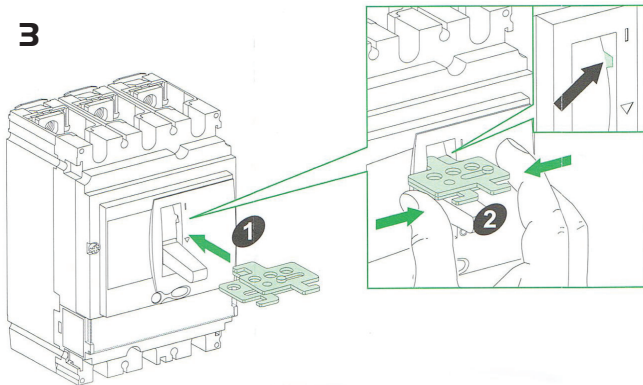

ELO-29370VE - Lockout Fitting Instructions

Compact NS/NSX100-630
FPower NSX / GV7
Compact NSJ

Removeable locking device for
toggle

IMPORTANT NOTE

This device must be installed by a
qualified electrician
We cannot accept any responsibility
for failure to follow the instructions
provided in this document.

2

3

4