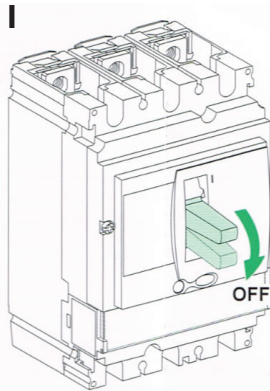

ELO-29370VE - Lockout Fitting Instructions

Compact NS/NSX100-630
FPower NSX / GV7
Compact NSJ

Removeable locking device for
toggle

IMPORTANT NOTE

This device must be installed by a
qualified electrician
We cannot accept any responsibility
for failure to follow the instructions
provided in this document.